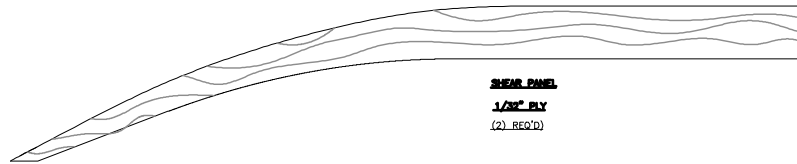

COPYRIGHTED  
31" MUTINEER  
RUM RUNNER RACING  
WITH 23 DEGREE V

Drawn By:  
Daniel Wollard

Designed By:  
Don Wollard

Sheet 1 OF 3

BOTTOM\_PANEL  
1/32" PLY  
(2) REQ'D

SHEAR\_PANEL  
1/32" PLY  
(2) REQ'D

SIDE\_PANEL  
(2) REQ'D  
1/32" PLY

DECK\_PANEL  
1/32" PLY

COPYRIGHTED  
31" MUTINEER  
RUM RUNNER RACING  
WITH 23 DEGREE "V"

Drawn By:  
Daniel Wollard

Designed By:  
Don Wollard

Sheet 2 OF 3

REAR DECK BRACE

COPYRIGHTED  
 31" MUTINEER  
 RUM RUNNER RACING  
 WITH 23 DEGREE V

Drawn By:  
 Daniel Wollard

Designed By:  
 Don Wollard

Sheet 3 OF 3