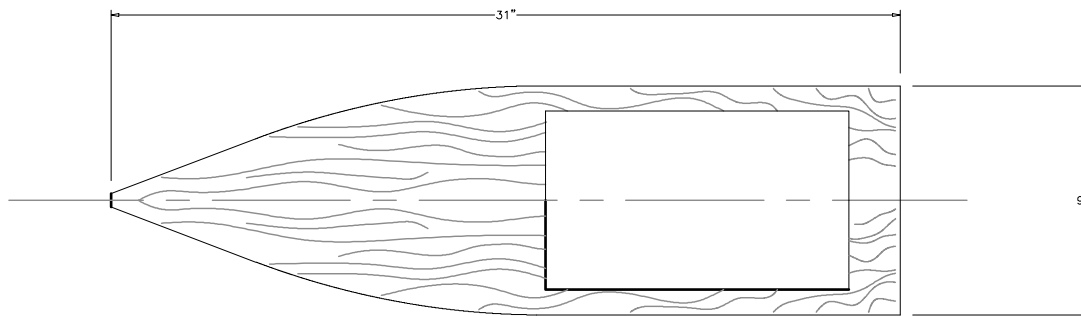

COPYRIGHTED  
31" MUTINEER  
RUM RUNNER RACING  
WITH 23 DEGREE V

Drawn By:  
Daniel Wollard

Designed By:  
Don Wollard

Sheet 1 OF 3

BOTTOM\_PANEL  
1/32" PLY  
(2) REQ'D

SHEAR\_PANEL  
1/32" PLY  
(2) REQ'D

SIDE\_PANEL  
(2) REQ'D  
1/32" PLY

DECK\_PANEL  
1/32" PLY

COPYRIGHTED  
31" MUTINEER  
RUM RUNNER RACING  
WITH 23 DEGREE "V"

Drawn By:  
Daniel Wollard

Designed By:  
Don Wollard

Sheet 2 OF 3

REAR DECK BRACE

COPYRIGHTED  
 31" MUTINEER  
 RUM RUNNER RACING  
 WITH 23 DEGREE V

Drawn By:  
 Daniel Wollard

Designed By:  
 Don Wollard

Sheet 3 OF 3