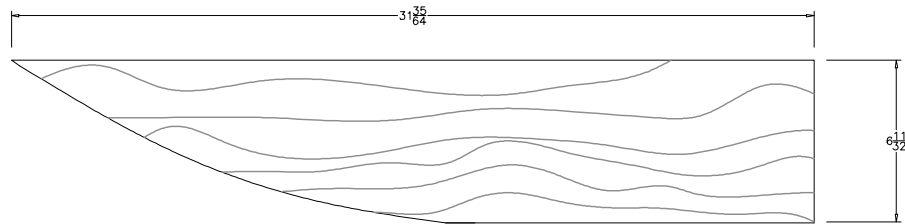

COPYRIGHTED  
31" MUTINEER  
RUM RUNNER RACING  
WITH 23 DEGREE V

Drawn By:  
Daniel Wollard

Designed By:  
Don Wollard

Sheet 1 OF 3

BOTTOM\_PANEL  
1/32" PLY  
(2) REQ'D

SHEAR\_PANEL  
1/32" PLY  
(2) REQ'D

SIDE\_PANEL  
(2) REQ'D  
1/32" PLY

DECK\_PANEL  
1/32" PLY

COPYRIGHTED  
31" MUTINEER  
RUM RUNNER RACING  
WITH 23 DEGREE "V"

Drawn By:  
Daniel Wollard

Designed By:  
Don Wollard

Sheet 2 OF 3

REAR DECK BRACE

COPYRIGHTED  
 31" MUTINEER  
 RUM RUNNER RACING  
 WITH 23 DEGREE V

Drawn By:  
 Daniel Wollard

Designed By:  
 Don Wollard

Sheet 3 OF 3