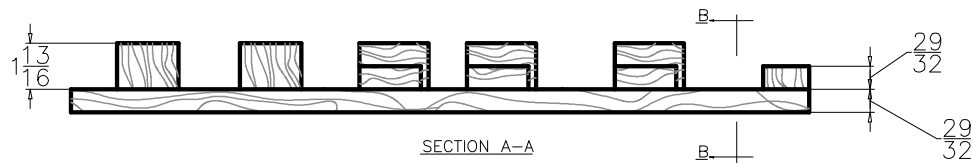

COPYRIGHTED  
31" MUTINEER  
RUM RUNNER RACING  
WITH 23 DEGREE V

Drawn By:  
Daniel Wollard

Designed By:  
Don Wollard

Sheet 1 OF 3

BOTTOM\_PANEL  
1/32" PLY  
(2) REQ'D

SHEAR\_PANEL  
1/32" PLY  
(2) REQ'D

SIDE\_PANEL  
(2) REQ'D  
1/32" PLY

DECK\_PANEL  
1/32" PLY

COPYRIGHTED  
31" MUTINEER  
RUM RUNNER RACING  
WITH 23 DEGREE "V"

Drawn By:  
Daniel Wollard

Designed By:  
Don Wollard

Sheet 2 OF 3

REAR DECK BRACE

COPYRIGHTED  
 31" MUTINEER  
 RUM RUNNER RACING  
 WITH 23 DEGREE V

Drawn By:  
 Daniel Wollard

Designed By:  
 Don Wollard

Sheet 3 OF 3