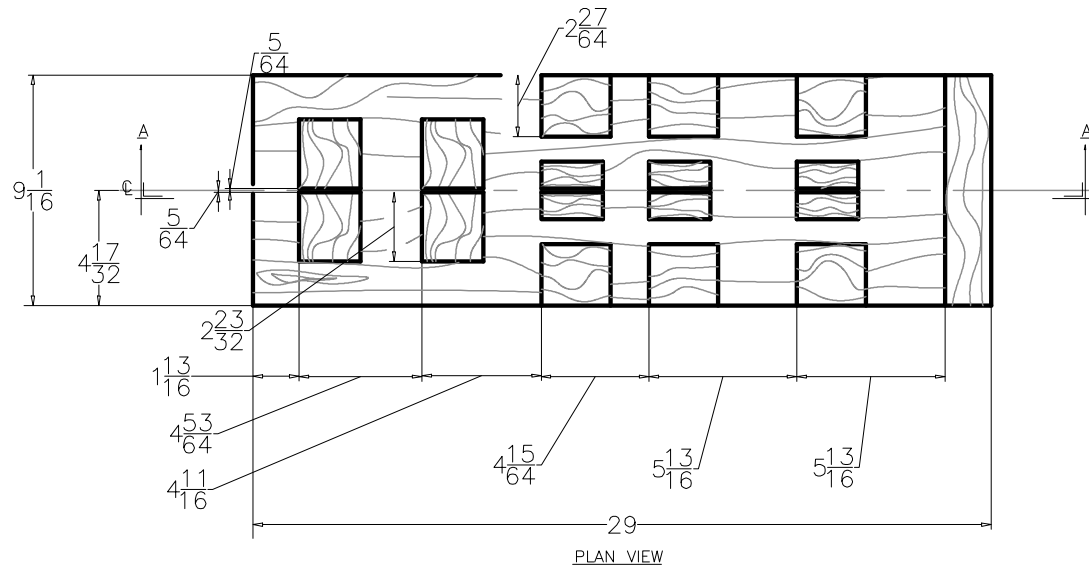

COPYRIGHTED  
31" MUTINEER  
RUM RUNNER RACING  
WITH 23 DEGREE V

Drawn By:  
Daniel Wollard

Designed By:  
Don Wollard

Sheet 1 OF 3

BOTTOM\_PANEL  
1/32" PLY  
(2) REQ'D

SHEAR\_PANEL  
1/32" PLY  
(2) REQ'D

SIDE\_PANEL  
(2) REQ'D  
1/32" PLY

DECK\_PANEL  
1/32" PLY

COPYRIGHTED  
31" MUTINEER  
RUM RUNNER RACING  
WITH 23 DEGREE "V"

Drawn By:  
Daniel Wollard

Designed By:  
Don Wollard

Sheet 2 OF 3

REAR DECK BRACE

COPYRIGHTED  
 31" MUTINEER  
 RUM RUNNER RACING  
 WITH 23 DEGREE V

Drawn By:  
 Daniel Wollard

Designed By:  
 Don Wollard

Sheet 3 OF 3